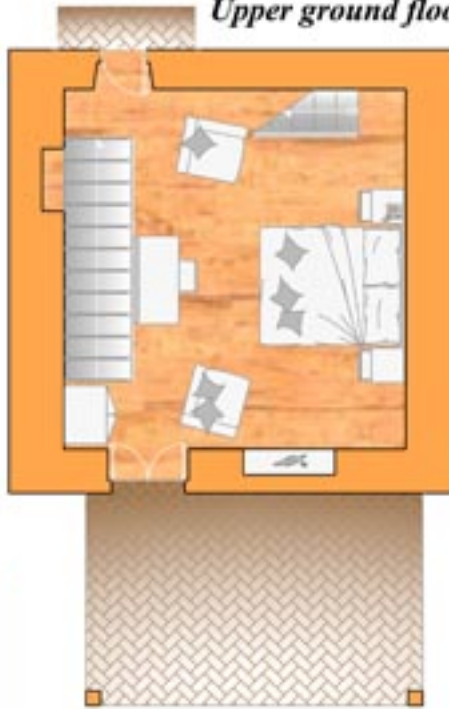

Charming split level house (liveable floor area: 60 sq. m. central heating) maintaining its old stone structure, terracotta floors, wooden ceiling beams and fabulous panoramic views.

Upper ground floor: spacious twin/double bedroom (bed size cm. 160 x 190) with window screens, curtains, fly screens, satellite TV, free Internet WI-FI, desk, 2 armchairs, wardrobe, book collection, and doors opening to a private loggia and a small balcony with fabulous panoramic view. Open wooden stairs from the main bedroom lead to a first floor galleried 3 single bedroom which overlooks the main bedroom, with window screens, fly screens, curtains.

Lower ground floor: spacious typical rural dining room/kitchen with old style working fireplace and a door opening to a large private terrace. Fully-equipped open kitchen area (four-hob gas cooker, electric oven, fridge/freezer, extractor hood, fire extinguisher, electric kettle, electric espresso coffee maker and well-kept plates, glasses, stovetop espresso maker, crockery/cutlery, pots, pans).

The lower ground floor has a charming private terrace (180 sq m. exposure West) with a stunning panoramic view - perfect for relaxing and having breakfast or dining al fresco admiring the views and the sunsets - equipped with wood furniture (garden table, seats, parasol) and barbecue. Parking. The shared swimming pool is located just beyond the cherry orchard.

Special characteristics Ideal for a couple or a 5 person family.

Apartment plan

IL PORTICO

Lower ground floor

Upper ground floor

First floor galleried

{gallery}ilportico{/gallery}