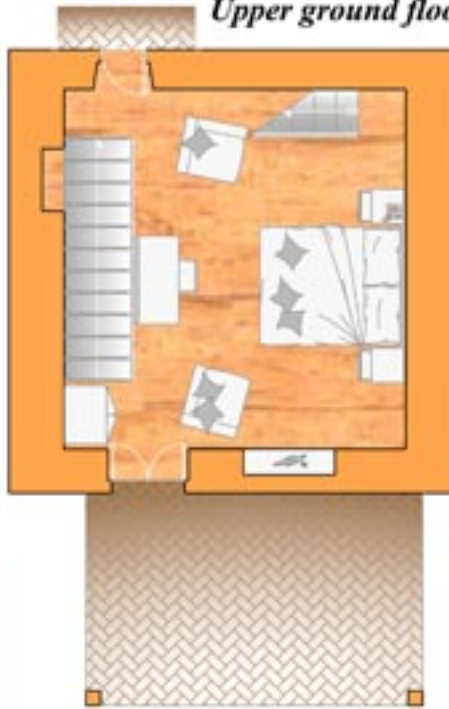

**Lower ground floor:** spacious typical rural dining room/kitchen with old style working fireplace and a door opening to a large private terrace. Fully-equipped open kitchen area (four-hob gas cooker, electric oven, fridge/freezer, extractor hood, fire extinguisher, electric kettle, electric espresso coffee maker and well-kept plates, glasses, stovetop espresso maker, crockery/cutlery, pots, pans).

Private bathroom with hot/cold water/bidet, shower (cm.70x70), bath towels, supply of the essential toiletries, heated towel rail, hair dryer, shaver point, washing machine, iron & ironing board, hanging the laundry facilities.

The lower ground floor has a charming private terrace (180 sq m. exposure West) with a stunning panoramic view - perfect for relaxing and having breakfast or dining al fresco admiring the views and the sunsets - equipped with wood furniture (garden table, seats, parasol) and barbecue. Parking. The shared swimming pool is located just beyond the cherry orchard.

**Special characteristics** Ideal for a couple or a 5 person family.

**Apartment plan**

*IL PORTICO*

*Lower ground floor*

*Upper ground floor*

*First floor galleried*

{gallery}ilportico{/gallery}